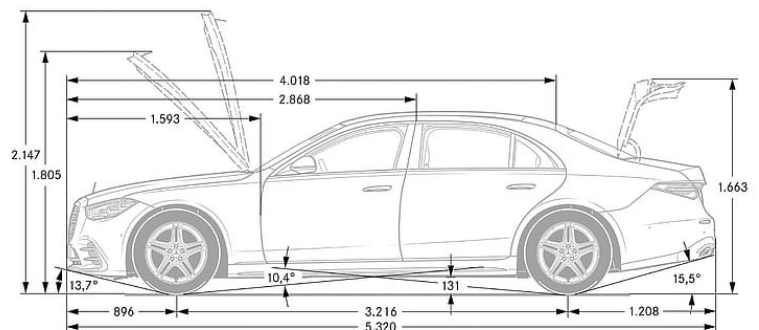

### SPECIFICATION

<b>L-W-H :</b>	5179-1921-1503MM
<b>WHEELBASE :</b>	3106MM
<b>ENGINE POSITION :</b>	FRONT LONGITUDINAL
<b>MAX SPEED :</b>	250 KLM/H ( AUTO DEFINED )
<b>ACCELERATION :</b>	0-100 KLM/H : 4.4 SEC