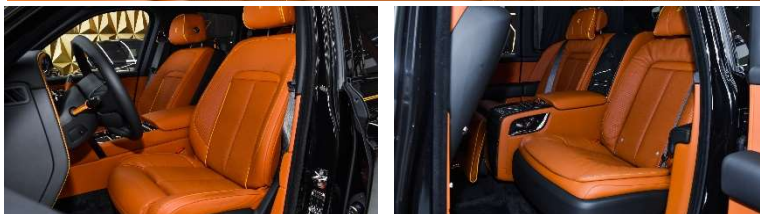

Theft Deterrent Radio: Standard

Low Tire Pressure Warning: Standard

EXTERIOR

Body and Dimensions:

Body Material: Aluminum
Paint: Clearcoat monotone
Bodyside Moldings: Black
Grille Trim: Black

Doors: 4

Rear Cargo Door: Power liftgate/tailgate