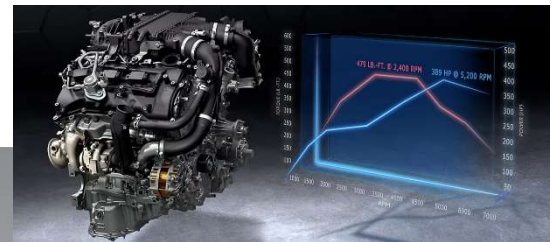

TECHNICAL

3.5 Twin Turbo V6 DOHC port/direct injection 24 valve with variable valve control Intercooled
Variable Engine oil cooler
Transmission oil cooler
10-speed electronic sequential shift control automatic transmission with overdrive, lock-up
Driver selection
Part-time four-wheel drive with electronic transfer case shift,
auto locking hubs intake length Brake actuated limited slip differential
ABS & driveline traction control I - 3.31 axle ratio
Includes stop and start engine system
GVWR: 3,280 kgs (7,231 lbs)
Electric power-assist rack and pinion steering with speed-sensing assist
4-wheel disc brakes with front and rear vented discs
Electronic stability
Independent front suspension
Front double wishbone suspension
Front anti-roll bar
Front coil springs
Gas pressurized front shocks
Rigid rear axle
Rear multi-link suspension
Rear coil springs
Gas-pressurized rear shocks
Front and rear 20.0" x 8.00" machined w/painted accents aluminum wheels
P265160HR20.O BSW AS front and rear tires
Underbody w/crankdown mounted full-size steel spare wheel
Output 389 hp @ 5,200 rpm
Torque 479 lb.-ft. @ 2,400 rpm
Curb Weight 2,490 kg
Payload 790 kg

Towing Capacity 5,045 kg

Length 5,932 mm
Body Width 2,031 mm
Body Height 1,984 mm • Wheelbase 3,700 mm
Fuel Tank 122.0 L