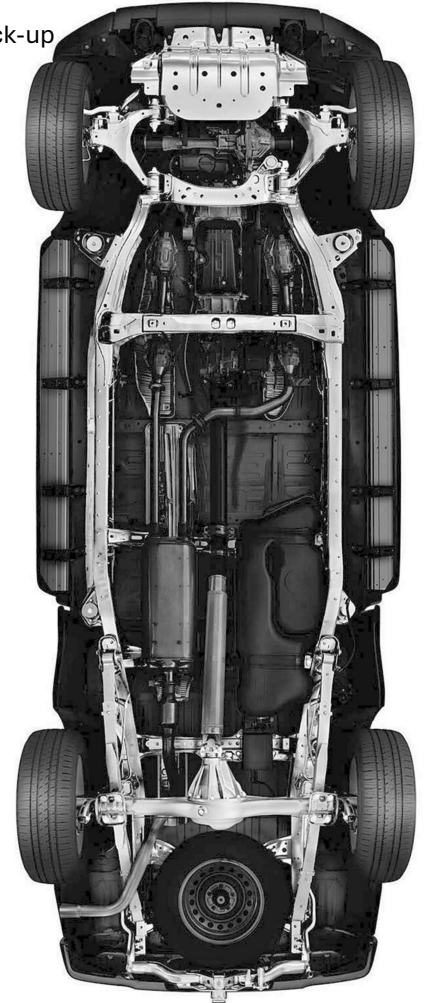

TOYOTA

TUNDRA Limited

SPECIFICATION

YEAR: 2023
BODY TYPE: CREWMAX PICK UP
AXLE : 4 WD
LITER : 3.5
FUEL TYPE : PETROL

TECHNICAL

3.5 Twin Turbo V6 DOHC port/direct injection 24 valve with variable valve control Intercooled
 Variable Engine oil cooler
 Transmission oil cooler
 10-speed electronic sequential shift control automatic transmission with overdrive, lock-up
 Driver selection
 Part-time four-wheel drive with electronic transfer case shift,
 auto locking hubs intake length Brake actuated limited slip differential
 ABS & driveline traction control I - 3.31 axle ratio
 Includes stop and start engine system
 GVWR: 3,280 kgs (7,231 lbs)
 Electric power-assist rack and pinion steering with speed-sensing assist
 4-wheel disc brakes with front and rear vented discs
 Electronic stability
 Independent front suspension
 Front double wishbone suspension
 Front anti-roll bar
 Front coil springs
 Gas pressurized front shocks
 Rigid rear axle
 Rear multi-link suspension
 Rear coil springs
 Gas-pressurized rear shocks
 Front and rear 20.0" x 8.00" machined w/painted accents aluminum wheels
 P265160HR20.O BSW AS front and rear tires
 Underbody w/crankdown mounted full-size steel spare wheel
 Output 389 hp @ 5,200 rpm
 Torque 479 lb.-ft. @ 2,400 rpm
 Curb Weight 2,490 kg
 Payload 790 kg

Towing Capacity 5,045 kg

Length 5,932 mm
 Body Width 2,031 mm
 Body Height 1,984 mm • Wheelbase 3,700 mm
 Fuel Tank 122.0 L

INTERIOR

Heated 8 Ventilated Front Bucket Seats

Includes 8-way power adjustable driver and passenger seats and 2-way power adjustable driver and passenger lumbar support
SofTex Seat Trim