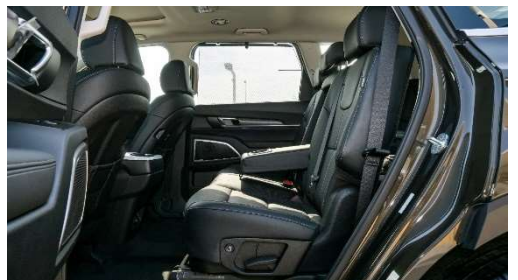

INTERIOR

Seating: SynTex (durable and comfortable material)

Front Seats: Heated and ventilated

Rear Seats: Sliding and one-touch folding

Climate Control: Dual-zone automatic with rear air vents

Steering Wheel: Leather-wrapped

Privacy Glass: Dark tint at the rear for added privacy

Touchscreen: 12.3-inch with navigation, Kia Connect, Apple CarPlay, Android Auto, SiriusXM®

Audio System: Bluetooth®, Hi-Fi, Wi-Fi hotspot

Center Console: With armrest and hidden storage space

Instrument Display: 4.2-inch digital display

Technology:

Kia Connect: Connected vehicle services

Apple CarPlay® & Android Auto™: Smartphone integration

SiriusXM® Satellite Radio: 130 ad-free channels

Bluetooth®: Multi-device connectivity

Wi-Fi Hotspot: Available for passengers

Interior Dimensions:

Headroom:

1st Row: 40.9 inches (1,040 mm)

2nd Row: 40.2 inches (1,021 mm)

3rd Row: 38.1 inches (969 mm)

Shoulder Room:

1st Row: 61.6 inches (1,565 mm)

2nd Row: 61.2 inches (1,554 mm)

3rd Row: 55.3 inches (1,406 mm)

Legroom:

1st Row: 41.4 inches (1,051 mm)

2nd Row: 42.4 inches (1,077 mm)

3rd Row: 31.4 inches (798 mm)