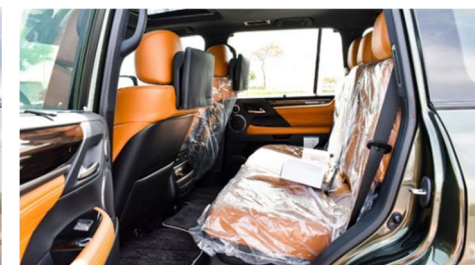

Driver And Passenger Auxiliary Mirror

Full Floor Console w/Covered Storage, Mini Overhead Console w/Storage, 4 12V DC Power Outlets and 1 120V AC Power Outlet

Front And Rear Map Lights, Fade-To-Off Interior Lighting, Full Carpet Floor Covering, Carpet Front And Rear Floor Mats

Carpet Floor Trim, Trunk/Hatch Auto-Latch

Cargo Area Concealed Storage, Roll-Up Cargo Cover, Cargo Space Lights, Memory Settings Include

FOB Controls -inc: Cargo Access, Windows and Sunroof/Convertible Roof

Tracker System

Lexus Enform Destinations Assist -inc: 1-year trial subscription

HomeLink -inc: universal transceiver to operate compatible garage, gate home lightning and home security systems

Lexus Navigation System -inc: 12.3" high-resolution split-screen multimedia display

Instrument Panel Covered Bin, Driver / Passenger And Rear Door Bins

Power 1st Row Windows w/Front And Rear 1-Touch Up/Down

Delayed Accessory Power

Power Door Locks w/Autolock Feature

Systems Monitor

Redundant Digital Speedometer

Trip Computer

Outside Temp Gauge

Analog Appearance

Seats w/Leatherette Back Material

Manual Anti-Whiplash Adjustable Front Head Restraints and Manual Adjustable Rear Head Restraints

Front Center Armrest and Rear Center Armrest w/Storage

2 Seatback Storage Pockets

Perimeter Alarm, Immobilizer, 4 12V DC Power Outlets and 1 120V AC Power Outlet, Air Filtration