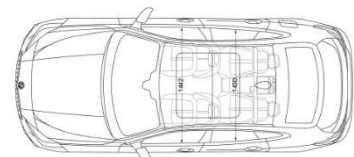

## TECHNICAL

Engine 20T 178hp L4  
Gearbox 7-speed wet dual-clutch transmission .  
Environmental standards Euro 6  
Maximum power (kW) 131  
Maximum torque (N.m) 280  
Length\*Width\*Height(mm) 4534\*1800\*1434  
Body structure A 4-door, 5-seater sedan  
Maximum speed(km/h) 238  
Official 0-100km/h acceleration (s) 7.2  
WI-TC combined fuel consumption (L/100km) 6.2 .  
Number of doors 4  
Number of seats 5  
Fuel Tank Volume(L) 50  
Curb weight (kg) 1485 . Maximum load weight (kg) 1965  
Engine model B48A20A  
Displacement (ml-) 1998  
Displacement(L) 2  
Air intake form Turbocharged  
Engine layout Horizontal  
Cylinder arrangement L  
Number of cylinders 4  
Valves per cylinder (pcs) 4  
Valve mechanism DOHC  
Maximum horsepower (Ps) 178  
Maximum power (kW) 131  
Maximum power speed (rpm) 5000-6000  
Maximum torque speed (rpm) 1350-4600  
Maximum net power(kW) 131  
Fuel form Gasoline  
Fuel designation No. 95  
Fuel supply method DI  
Cylinder head material Aluminum  
Cylinder block material Aluminum  
Drive mode Front wheel drive  
Front MacPherson independent suspension  
Rear Multi-link independent suspension  
Assist type Electric power assist  
Body structure Monocoque  
Front brake type Ventilated disc type  
Rear brake type Ventilated disc type  
Type of parking brake Electronic parking  
Front tire specifications 225/40 R18  
Rear tire specifications 225/40 R18  
Spare tire specifications No