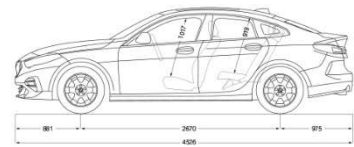

# 225i Sedan M sport High 2024

## SPECIFICATION

**YEAR:** 2024  
**BODY TYPE:** Sedan  
**AXLE :** 2 WD  
**LITER :** 2.0  
**FUEL TYPE :** PETROL  
**ENGINE :** 20T 178hp L4

## TECHNICAL

Engine 20T 178hp L4  
Gearbox 7-speed wet dual-clutch transmission .  
Environmental standards Euro 6  
Maximum power (kW) 131  
Maximum torque (N.m) 280  
Length\*Width\*Height(mm) 4534\*1800\*1434  
Body structure A 4-door, 5-seater sedan  
Maximum speed(km/h) 238  
Official 0-100km/h acceleration (s) 7.2  
WI-TC combined fuel consumption (L/100km) 6.2 .  
Number of doors 4  
Number of seats 5  
Fuel Tank Volume(L) 50  
Curb weight (kg) 1485 . Maximum load weight (kg) 1965  
Engine model B48A20A  
Displacement (ml-) 1998  
Displacement(L) 2  
Air intake form Turbocharged  
Engine layout Horizontal  
Cylinder arrangement L  
Number of cylinders 4  
Valves per cylinder (pcs) 4  
Valve mechanism DOHC  
Maximum horsepower (Ps) 178  
Maximum power (kW) 131  
Maximum power speed (rpm) 5000-6000  
Maximum torque speed (rpm) 1350-4600  
Maximum net power(kW) 131  
Fuel form Gasoline  
Fuel designation No. 95  
Fuel supply method DI  
Cylinder head material Aluminum  
Cylinder block material Aluminum  
Drive mode Front wheel drive  
Front MacPherson independent suspension  
Rear Multi-link independent suspension  
Assist type Electric power assist  
Body structure Monocoque  
Front brake type Ventilated disc type  
Rear brake type Ventilated disc type  
Type of parking brake Electronic parking  
Front tire specifications 225/40 R18  
Rear tire specifications 225/40 R18  
Spare tire specifications No