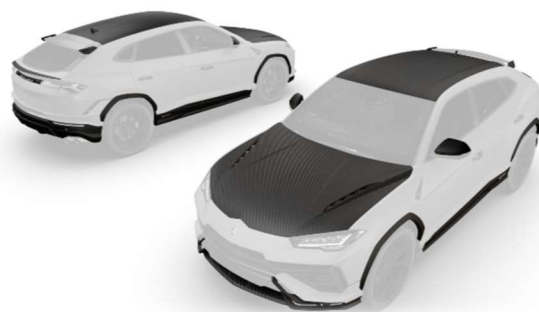

TECHNICAL

Number of Cylinders: 8

Displacement: 3,996 cm³ (243.85 cu in)

Bore x Stroke: 86 x 86 mm (3.39 x 3.39 in)

Maximum Power: 650 CV (478 kW) @ 6,000 rpm

Maximum Torque: 850 Nm (626.93 lb-ft) @ 2,250-4,500 rpm

Maximum Engine Speed: 6,800 rpm

Transmission:

Type: Four-wheel drive with limited-slip central differential and asymmetric/dynamic torque distribution (Torsen-type)

Performance:

Top Speed: 305 km/h

Acceleration 0-100 km/h (0-62 mph): 3.6 seconds

Acceleration 0-200 km/h (0-124 mph): 12.8 seconds

Braking 100-0 km/h (62-0 mph): 33.7 meters

Fuel Economy:

Combined Consumption: 12.7 l/100 km (WLTP)

Combined CO2 Emissions: 325 g/km (WLTP)

Wheels:

Front Rims: 9.5J x 21" ET28

Rear Rims: 10.5J x 21" ET18

Front Tires: Pirelli P Zero 285/45 ZR21

Rear Tires: Pirelli P Zero 315/40 ZR21

Braking System:

Front Brakes: Carbon-ceramic, diameter: 440 mm (17.32 in), thickness: 40 mm (1.57 in)

Rear Brakes: Carbon-ceramic, diameter: 370 mm (14.57 in), thickness: 30 mm (1.18 in)