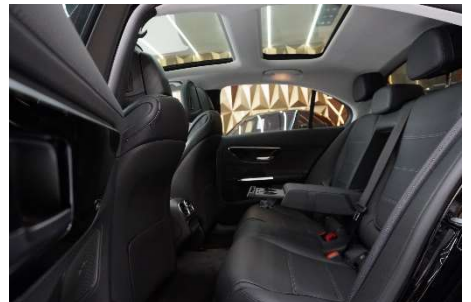

- -Power Heated Front Seats w/Memory
- -2-Way Power Driver Seat -inc: Power Cushion Extension
- -10-Way Passenger Seat
- -40-20-40 Folding Bench Front Facing Fold Forward Seatback Rear Seat
- -Power Tilt/Telescoping Steering Column
- -Gauges -inc: Speedometer, Odometer, Engine Coolant Temp, Tachometer, Power/Regen, Trip Odometer and Trip Computer
- -Power Rear Windows
- -Mercedes me connect Mobile Hotspot Internet Access
- -Leather/Metal-Look Steering Wheel w/Auto Tilt-Away
- -Front Cupholder, Rear Cupholder, Front Cigar Lighter(s)
- -Ashtray, Compass, Valet Function
- -Power Fuel Flap Locking Type
- -Remote Keyless Entry w/Integrated Key Transmitter, 2 Door Curb/Courtesy, Illuminated Entry and Panic Button
- -Remote Releases -Inc: Hands-Free Access Power Cargo Access
- -HomeLink Garage Door Transmitter
- -Cruise Control w/Steering Wheel Controls
- -Voice Activated Dual Zone Front Automatic Air Conditioning
- -HVAC -inc: Underseat Ducts and Console Ducts
- -Illuminated Locking Glove Box
- -Driver Foot Rest
- -Interior Trim -inc: Metal-Look/Piano Black Door Panel Insert, Metal-Look/Piano Black Console Insert and Piano Black/Metal-Look Interior Accents, Full Cloth Headliner, MB-Tex Leatherette Door Trim Insert
- -Urethane Gear Shifter Material, MB-Tex Upholstery
- -Day-Night Auto-Dimming Rearview Mirror
- -Driver And Passenger Visor Vanity Mirrors w/Driver And Passenger Illumination, Driver And Passenger Auxiliary Mirror
- -Full Floor Console w/Covered Storage, Mini Overhead Console w/Storage and 1 12V DC Power Outlet
- -Front And Rear Map Lights, Fade-To-Off Interior Lighting
- -Full Carpet Floor Covering -inc: Carpet Front And Rear Floor Mats
- -Carpet Floor Trim and Carpet Trunk Lid/Rear Cargo Door Trim
- -Trunk/Hatch Auto-Latch, Cargo Space Lights
- -Memory Settings -inc: Door Mirrors, Steering Wheel and Head Restraints
- -FOB Controls -inc: Cargo Access, Windows and Sunroof/Convertible Roof
- -Smart Device Remote Engine Start
- -Mercedes me connect Tracker System, 11.9" Center Touchscreen Display
- -Driver / Passenger And Rear Door Bins
- -Power 1st Row Windows w/Front And Rear 1-Touch Up/Down
- -Delayed Accessory Power
- -Power Door Locks w/Autolock Feature, Systems Monitor
- -Redundant Digital Speedometer
- -Trip Computer, Outside Temp Gauge
- -Seats w/Leatherette Back Material
- -Power Anti-Whiplash Adjustable Front Head Restraints and Manual Adjustable Rear Head Restraints
- -Front Center Armrest and Rear Center Armrest w/Storage
- -2 Seatback Storage Pockets
- -4-way Power Driver's Lumbar Support, Perimeter Alarm
- -Immobilizer, 1 12V DC Power Outlet
- -Air Filtration