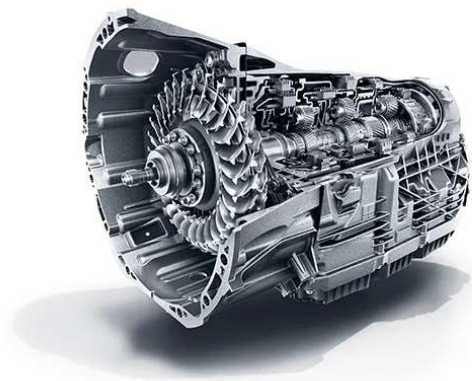

ENTERTAINMENT

- -Radio: FrontBass 5-Speaker
- -Audio System -inc: Mercedes-Benz User Experience (MBUX),
- -3 USB-C ports (1 front, 2 additional in center console),
- -Bluetooth connectivity for mobile device,
- -wireless smartphone integration
  (Apple CarPlay and Android Auto) and HD Radio)
- -Radio w/Seek-Scan,
- -Clock, Steering Wheel Controls,
- -Radio Data System and Weatherband
- -Audio Theft Deterrent
- -Window Grid Antenna
- -2 LCD Monitors In The Front
- -Turn-By-Turn Navigation Direction