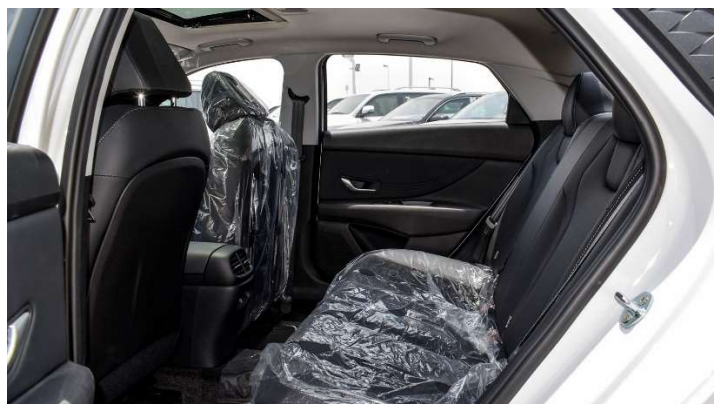

INTERIOR

Seats: 5

Seat Material: Leather

Seat Adjustment: 4-way adjustable steering wheel

Steering Wheel: Leather,
D-type multifunctional,
4-way adjustment

Air Conditioning: Manual air conditioner
with rear air conditioning outlet

Infotainment System: 8-inch touch display,
CarLife mobile phone interconnection
(supports Android + iOS),

6 speakers, Radio, Bluetooth,

USB interface (Front 1/Rear 1, type-C)

Windows: Power windows,
one-touch lifting and lowering of
the driver's seat window

Sunroof: Electric sunroof

Cruise Control: Yes

Smart Key: Yes, with one-button start

Trunk Volume: 474 liters

Electronic Handbrake: Yes,
with automatic parking

Interior Lighting: Automatic
control of headlights (with delayed shutdown)

Vanity Mirror: Front sun visor vanity mirror

Leather: Leather seats, leather door interior panels

Steering Column: Manual adjustment