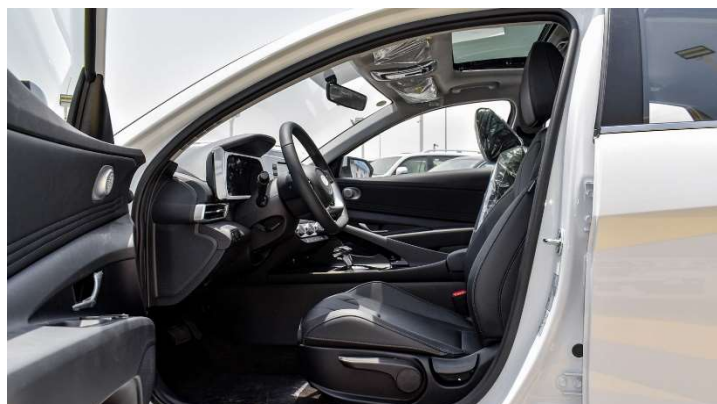

INTERIOR

Seats: 5

Seat Material: Leather

Seat Adjustment: 4-way adjustable steering wheel

Steering Wheel: Leather,
D-type multifunctional,
4-way adjustment

Air Conditioning: Manual air conditioner
with rear air conditioning outlet

Infotainment System: 8-inch touch display,
CarLife mobile phone interconnection
(supports Android + iOS),

6 speakers, Radio, Bluetooth,

USB interface (Front 1/Rear 1, type-C)

Windows: Power windows,
one-touch lifting and lowering of
the driver's seat window

Sunroof: Electric sunroof

Cruise Control: Yes

Smart Key: Yes, with one-button start

Trunk Volume: 474 liters

Electronic Handbrake: Yes,
with automatic parking

Interior Lighting: Automatic
control of headlights (with delayed shutdown)

Vanity Mirror: Front sun visor vanity mirror

Leather: Leather seats, leather door interior panels

Steering Column: Manual adjustment