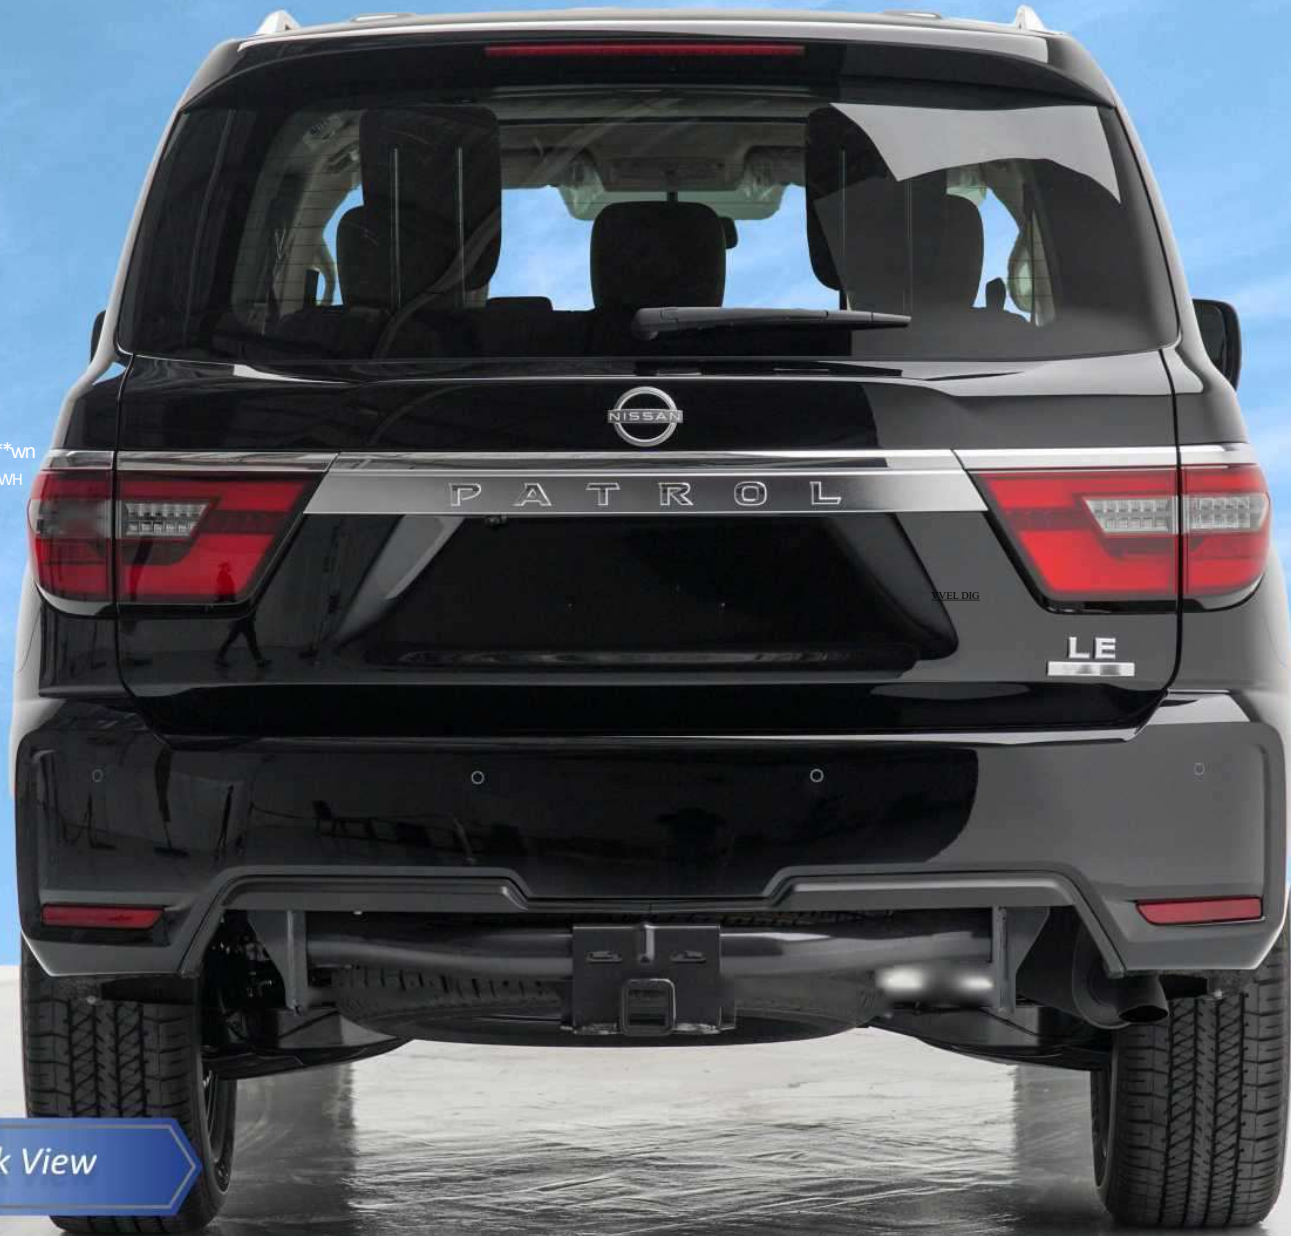

!**wn
NWH

Back View