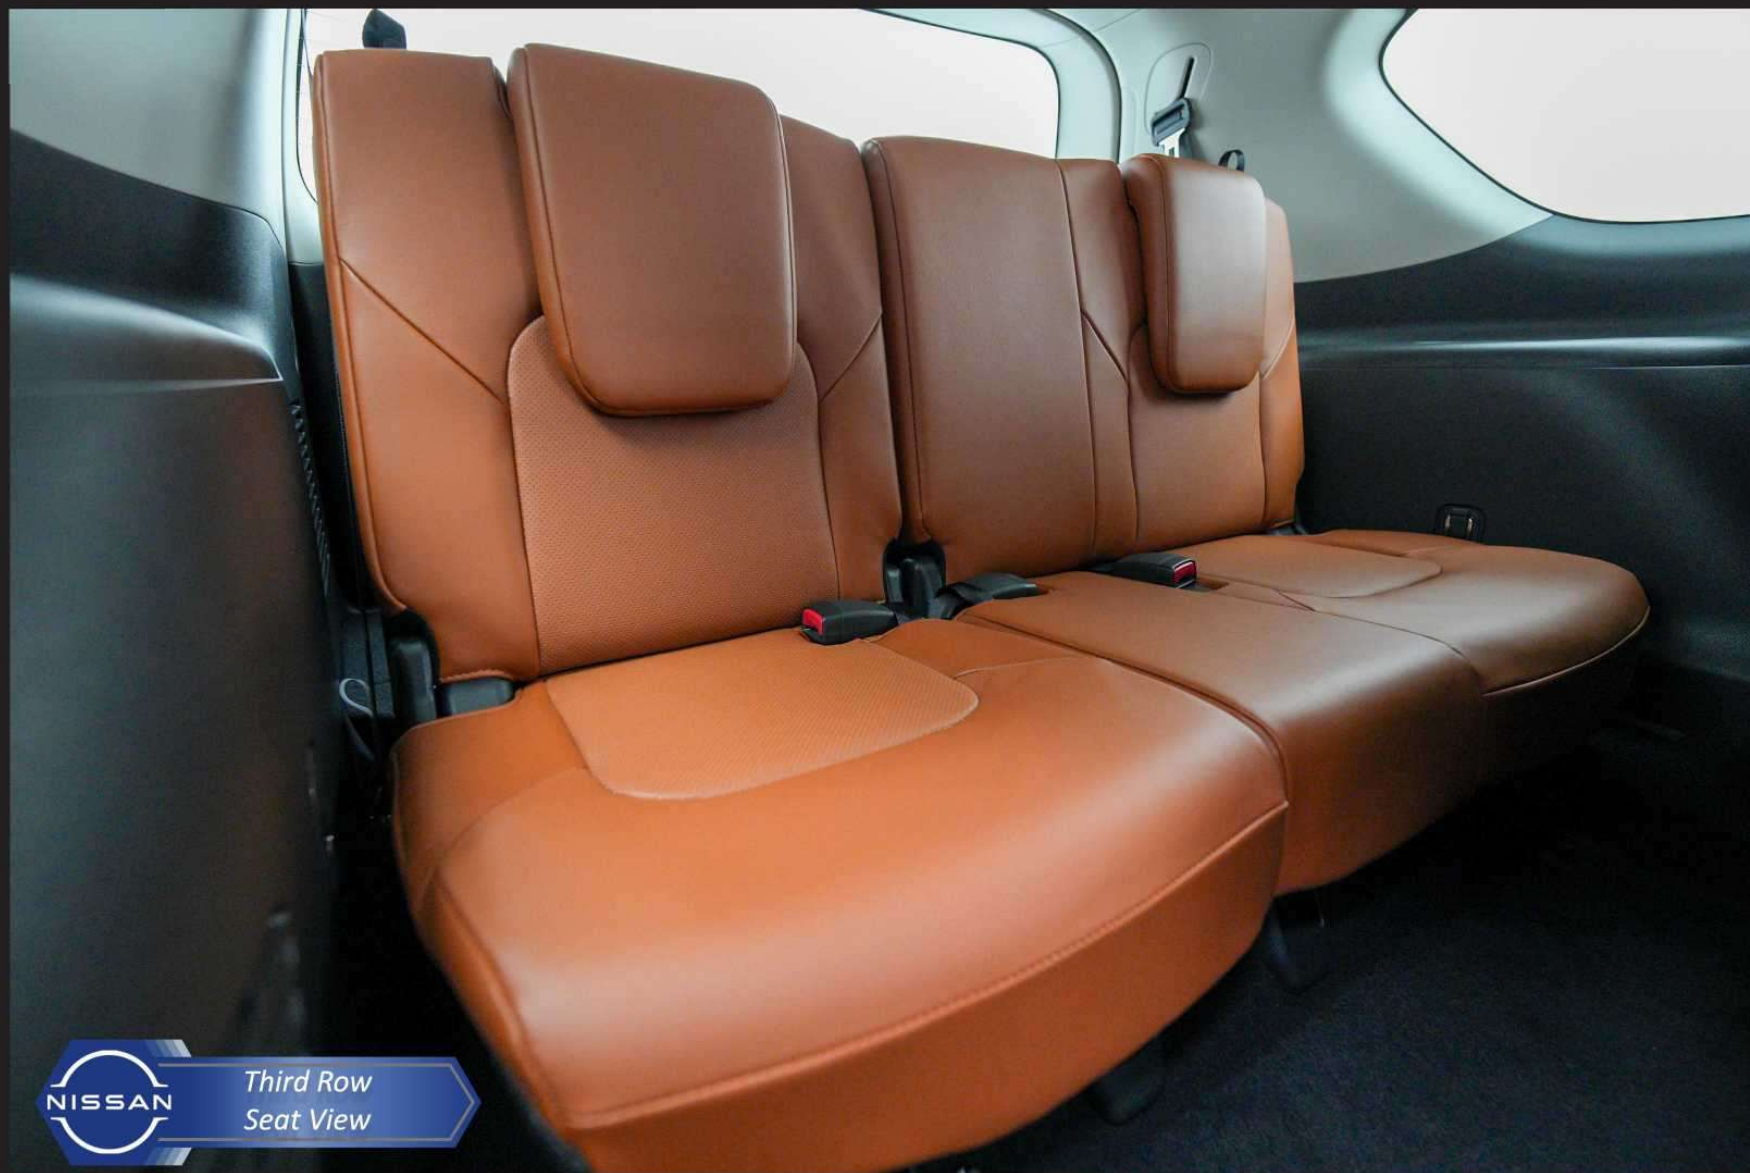

NISSAN *Front Seat View*

NISSAN Sunroof

Second Row
Seat View

*Third Row
Seat View*

NISSAN Rear Arm Rest

 **Rear AC Control
& USB Ports**

Side Step

Front Side

Passenger Side

NISSAN Power Seat Buttons

Speakers

BRAND NISSAN
MODEL PATROL LE PLATINUM MID
YEAR 2024
TYPE SUV

ENGINE & TRANSMISSION

Engine	5.6L, DOHC, V8
Horse Power (hp/rpm)	400/5800rpm
Engine Torque (kgm/rpm)	560/4000rpm
Drive System	Four Wheel Drive
Transmission	7-Speed Automatic
Fuel Type	Petrol
Fuel Tank Capacity	140L

DETAILS

Dimensions (mm)	5175x1995x1940 (lxwxh)
Wheel Base (mm)	3075
Doors	
Series	
Tires	275/60 R20 Alloy wheels

EXTERIOR

Front Tilt and Rear Slide Sunroof
 LED Headlights + Signature + Auto Levelizer
 Side Mirrors (Electric Fold, Auto Fold, Heated)
 Boot Door with Auto Closer and Power Back

Front and Rear Fog Lights
 Daytime Running Lights
 Turn Signal, Reverse Linked, Puddle Lamp

INTERIOR

Air Conditioning and Heater
 Front: Mild Flow Full Auto Dual Zone Air Conditioning
 Rear: Indirect Full Auto Air Conditioning
 Centre Console with Storage and Cool Box
 Driver Seat Slide and Recline Adjustment with Lifter
 Lumbar, Memory Function and Climate Control
 Leather Seats
 7 Cup Holders and 8 Bottle Holders