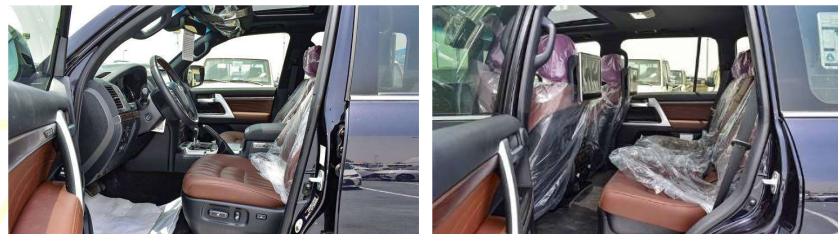

INTERIOR

Air Conditioning: Automatic climate control with multi-zone

Audio System: Premium sound system with CD player, MP3, and radio

Bluetooth Connectivity: Yes

Navigation System: Integrated GPS with touchscreen

Cruise Control: Adaptive cruise control

Leather Upholstery: Yes, high-grade leather

Heated Front Seats: Yes

Cooled Front Seats: Yes

Heated Rear Seats: Yes

Cooled Rear Seats: Yes

Power Front Seats: Yes, with 8-way adjustment

Power Rear Seats: Yes, with 4-way adjustment

Power Reclining Seats: Yes

Front Seat Armrests: Yes

Rear Seat Armrests: Yes

Seat Memory Function: Yes

Steering Wheel: Leather-wrapped, multifunction

Steering Wheel Adjustment: Tilt and telescopic

Rear Entertainment System: Yes,
with screens and HDMI inputs

Panoramic Sunroof: Yes

Electric Sunroof: Yes

Interior Lighting: Ambient and adjustable

USB Ports: Multiple, including front and rear

Wireless Charging: Yes

Cool Box: Yes, built-in, **Compass:** Yes

Cupholders: Multiple, with adjustable placements

DVD Player: Yes

Rear AC Vents: Yes

Multi Information Display: Yes, with large touchscreen