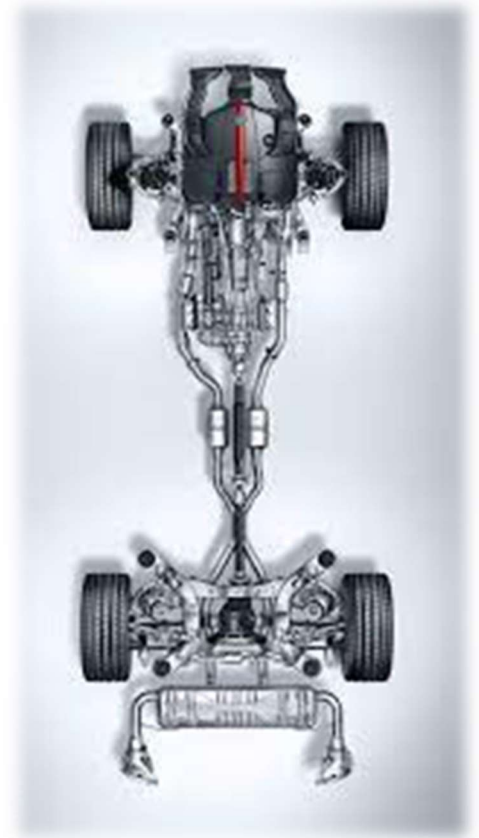

TECHNICAL

Type: 9-speed automatic with overdrive

All-Wheel Drive (AWD)

Transmission Code: 421

Suspension:

Front: Double wishbone

Rear: Multi-link

Brakes:

Type: Disc brakes on all four wheels with Anti-lock Braking System (ABS)

Front Rotor Diameter: 15.7 in/Rear Rotor Diameter: 14.6 in

Weight and Capacities: Curb Weight: 5567 lbs

Maximum Towing Capacity: 7716 lbs

Maximum Trailer Load (Bumper Hitch): 5000 lbs

Maximum Trailer Load (Weight Distribution Hitch): 7716 lbs

Maximum Tongue Load (Bumper Hitch): 500 lbs

Maximum Tongue Load (Weight Distribution Hitch): 772 lbs

Fuel Tank Capacity: 85.2L / Fuel Consumption:

City: 16.6 L/100 km / Highway: 12.3 L/100 km

Emissions:

CO2 Emissions: 343 g/km