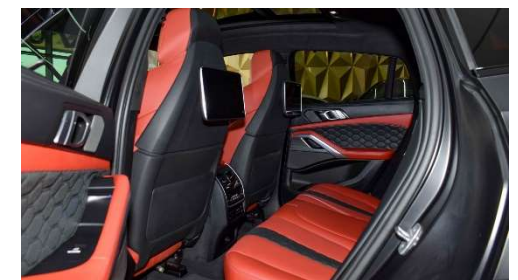

Style Heated Leather Steering Wheel w/Auto Tilt-Away

Front Cupholder/Rear Cupholder

Front And Rear Cigar Lighter(s)

Ashtray . Compass, Proximity Key For Doors And Push Button Start

Interior Lock Disable, Valet Function

Power Fuel Flap Locking Type, Ignition Switch and Panic Button

Remote Keyless Entry w/Integrated Key Transmitter, 4 Door Curb/Courtesy, Illuminated Entry, Illuminated Ignition Switch and Panic Button, cc Garage Door Transmitter

Remote Releases -Inc: Proximity Cargo Access

Garage Door Transmitter,Cruise Control w/Steering Wheel Controls

Dual Zone Front And Rear Automatic Air Conditioning w/Steering Wheel Controls

Rear HVAC w/Separate Controls, Illuminated Locking Glove Box

HVAC -inc: Underseat Ducts, Residual Heat

Recirculation and Console Ducts

Illuminated Locking Glove Box

Driver Foot Rest

Interior Trim -inc: Carbon Fiber/Metal-Look Instrument Panel Insert, Carbon Fiber/Metal-Look Console Insert, Metal-Look Interior Accents and Leather Upholstered Dashboard

Full Alcantara Simulated Suede Headliner, Leatherette Door Trim Insert

Full Leather Merino/Alcantara Upholstery

Leather/Metal-Look Gear Shifter Material, Day-Night Auto-Dimming Rearview Mirror

Driver And Passenger Visor Vanity Mirrors w/Driver And Passenger Illumination

Full Floor Console w/Covered Storage, Mini Overhead Console and 5 12V DC Power Outlets

Front And Rear Map Lights